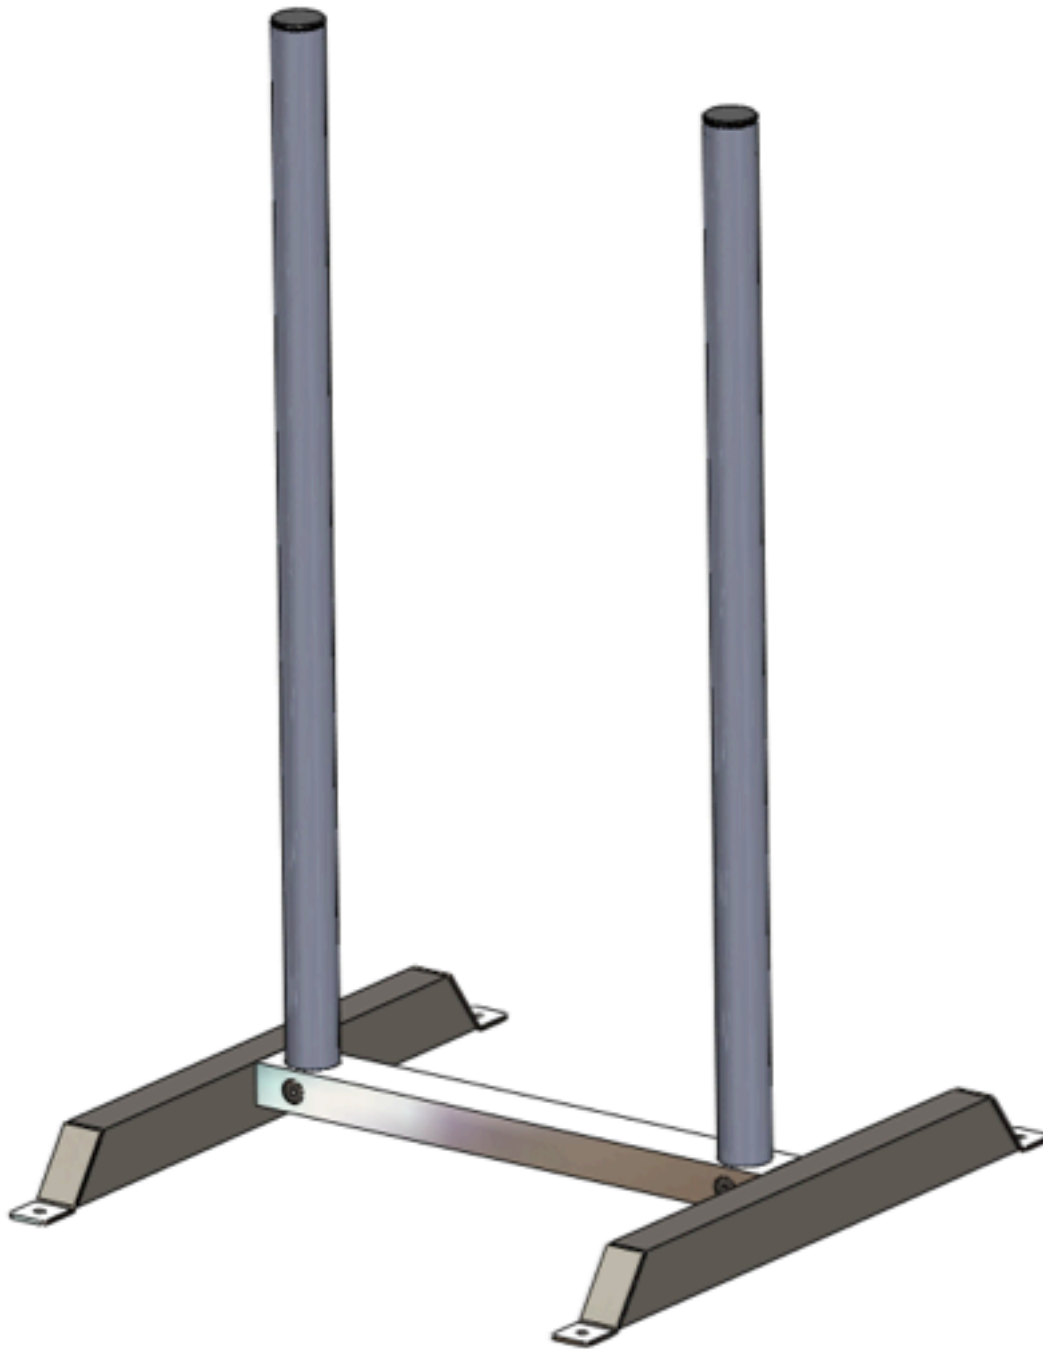

ELEIKO SPORT AB
Eleiko Technique Disc Rack
Assembly Instructions

Content

No

- 1 1 x Bottom part
- 2 2 x Centre pipe
- 2 x Screw M10

1. Assemble bottom part 1 with centre pipe 2. Use screw M10.